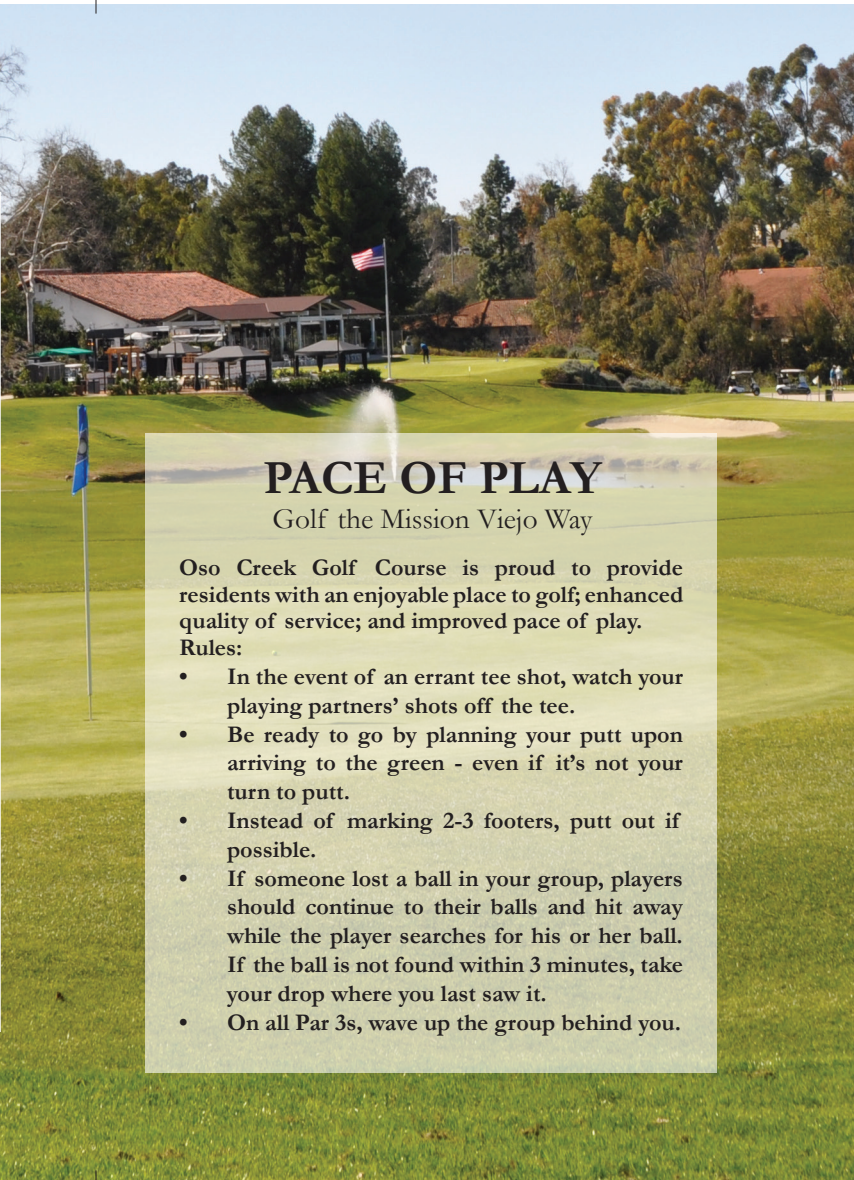

Professionally managed by American Golf Corporation.

PACE OF PLAY

Golf the Mission Viejo Way

Oso Creek Golf Course is proud to provide residents with an enjoyable place to golf; enhanced quality of service; and improved pace of play.

Rules:

- In the event of an errant tee shot, watch your playing partners' shots off the tee.
- Be ready to go by planning your putt upon arriving to the green - even if it's not your turn to putt.
- Instead of marking 2-3 footers, putt out if possible.
- If someone lost a ball in your group, players should continue to their balls and hit away while the player searches for his or her ball. If the ball is not found within 3 minutes, take your drop where you last saw it.
- On all Par 3s, wave up the group behind you.